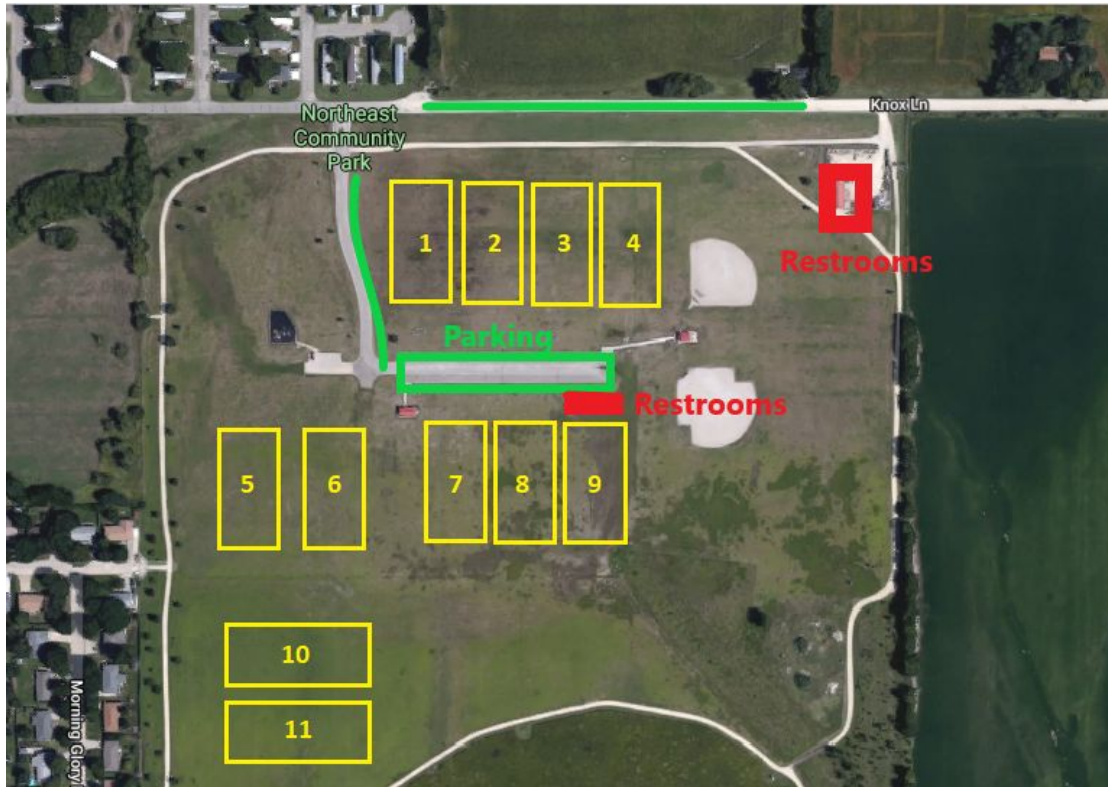

- Note: There is limited parking here for this many teams, overflow parking can park alongside Knox Rd
- Most of you are already carpooling anyways but please try to condense and keep vehicles to a minimum(*cough* Alum teams, KU, KC squad, etc.)

Field Map: NE Community Park (680 Knox Lane, Manhattan, KS 66502)

Saturday games:

- Pools A and Women's: Games to 11, soft cap 80 minutes hard cap 90 minutes
- Pools B/C/D: Games to 13 soft cap 90 minutes hard cap 100 minutes

Sunday games:

- All Games to 15, Soft Cap 100 minutes, Hard Cap 110 minutes
- We will send out schedules for bracket play following games on Saturday. All open teams will be scheduled for 3 Sunday games. As you will see due to an odd amount of teams there will be a few teams in the women's division with Sunday byes. We know this is not fun and apologize but there was no way around it.